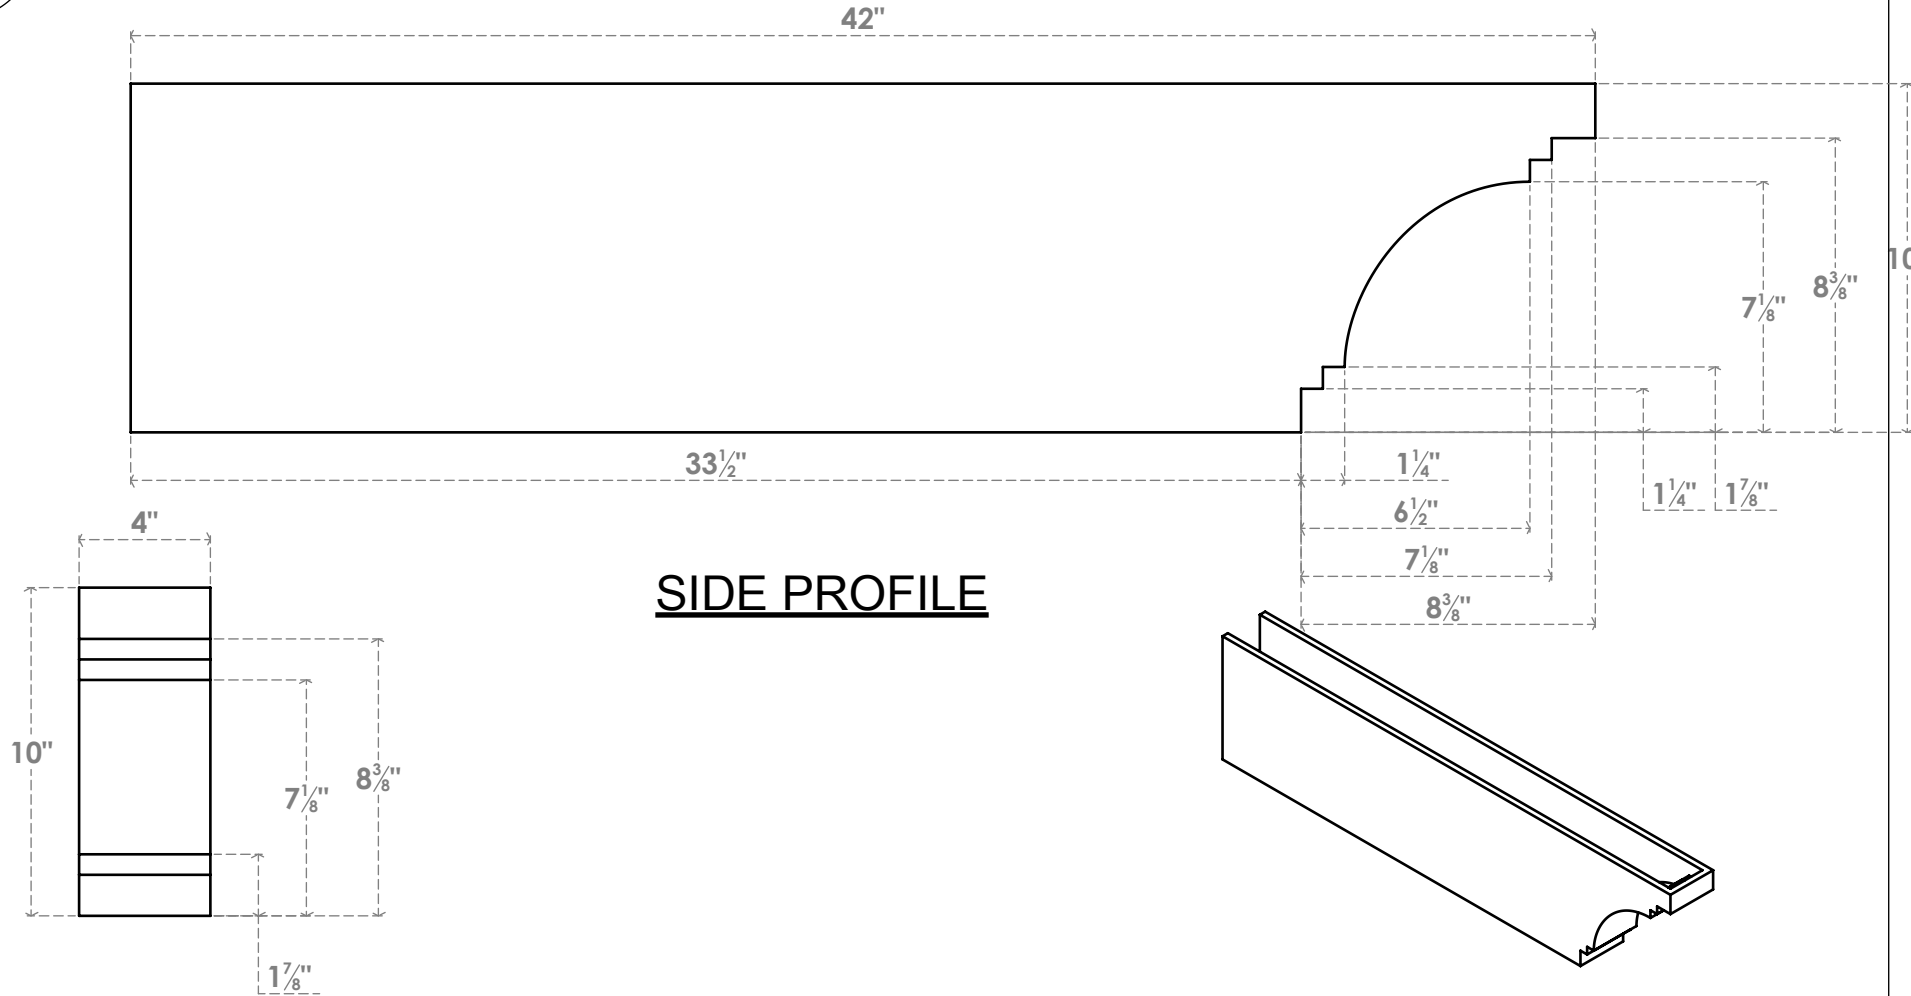

RFTP04X10X42PEC

4"W X 10"H X 42"L PESCADERO ARCHITECTURAL GRADE PVC RAFTER TAIL

SIDE PROFILE

FRONT PROFILE

ISOMETRIC

EKENA MILLWORK
 2300 WEST MAIN ST.
 CLARKSVILLE, TX 75426
 TOLL FREE: 866-607-0453
 WWW.EKENAMILLWORK.COM

NOTES

1. INSTALLATION TO BE COMPLETED IN ACCORDANCE WITH MANUFACTURER'S SPECIFICATIONS.
2. DRAWING MAY NOT BE TO SCALE
3. THIS DRAWING IS INTENDED FOR DESIGN AND PLANNING PURPOSES ONLY.
4. ALL INFORMATION CONTAINED HEREIN WAS CURRENT AT THE TIME OF DEVELOPMENT BUT MUST BE REVIEWED AND APPROVED BY THE PRODUCT MANUFACTURER TO BE CONSIDERED ACCURATE.
5. ARCHITECTURAL GRADE PVC PRODUCTS ARE MADE FROM EXPANDED CELLULAR PVC AND COME NATURALLY WHITE BUT MAY BE PAINTED